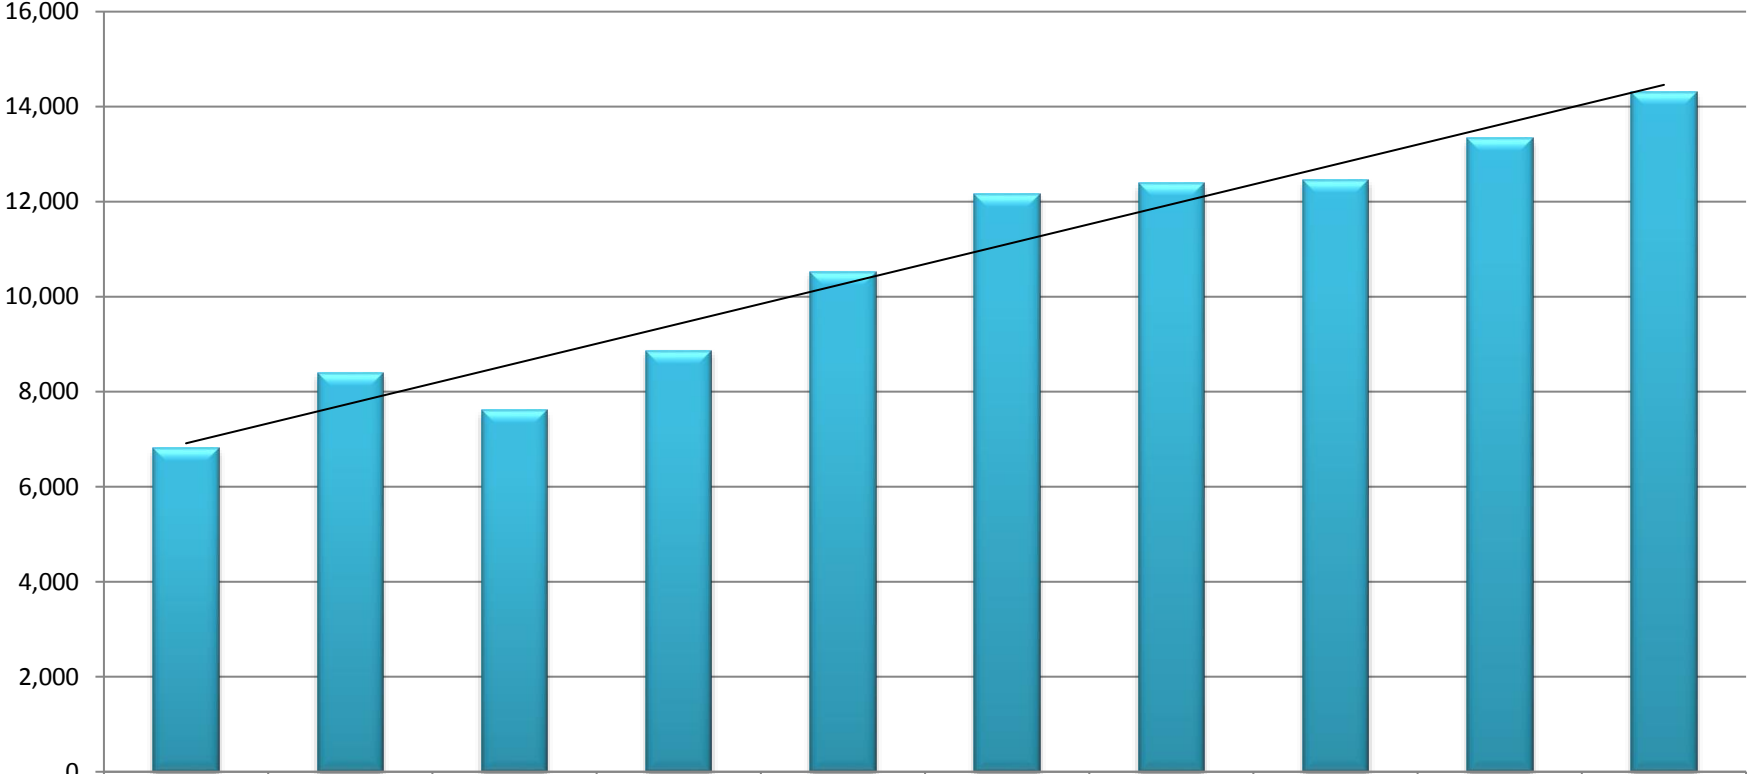

## Local Court (Criminal) listings - at Main Venues

	2008-09	2009-10	2010-11	2011-12	2012-13	2013-14	2014-15	2015-16	2016-17	2017-18
Darwin	18,724	20,133	20,063	23,299	23,261	27,541	29,240	26,753	24,146	25,558
Alice Springs	12,384	11,841	13,442	14,395	15,430	16,467	15,140	15,610	14,845	14,304
Katherine	5,675	6,269	6,760	6,576	6,675	7,018	6,222	6,523	7,637	7,750

## Youth Justice Court listings

## Youth Justice Court listings - at Main Venues

	2008-09	2009-10	2010-11	2011-12	2012-13	2013-14	2014-15	2015-16	2016-17	2017-18
Darwin	3,554	3,317	3,481	4,872	5,719	5,743	7,001	6,962	6,816	7,294
Alice Springs	1,979	1,873	3,461	4,466	4,387	3,873	4,317	4,342	6,659	4,736
Katherine	332	824	948	986	1,061	886	983	1,924	2,037	856

# Domestic Violence listings

	2008-09	2009-10	2010-11	2011-12	2012-13	2013-14	2014-15	2015-16	2016-17	2017-18
Listings	6,814	8,402	7,616	8,864	10,529	12,156	12,394	12,453	13,331	14,306