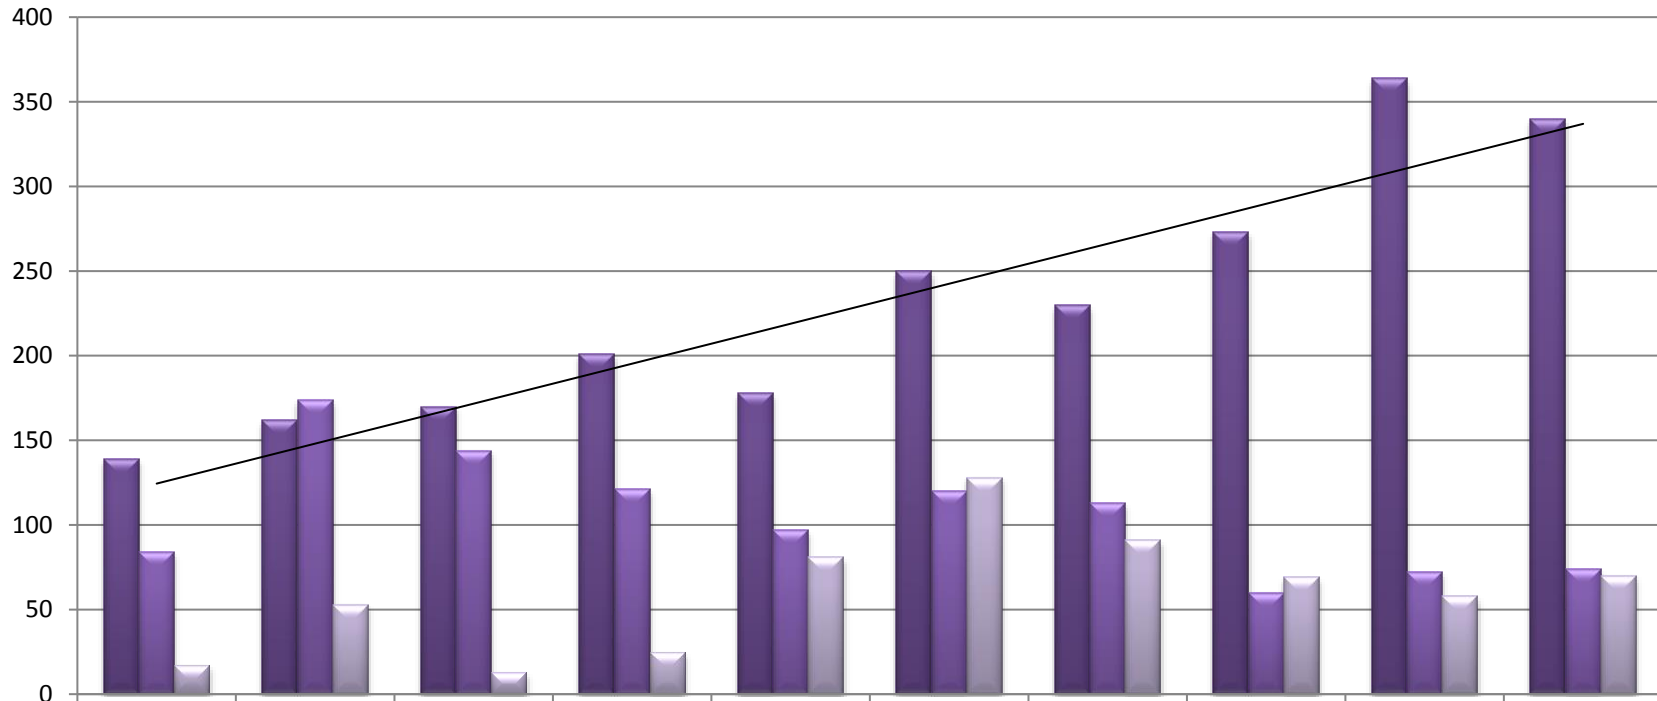

Care & Protection Matters - by Main Venue

	2008-09	2009-10	2010-11	2011-12	2012-13	2013-14	2014-15	2015-16	2016-17	2017-18
Darwin	139	162	170	201	178	250	230	273	364	340
Alice Springs	84	174	144	121	97	120	113	60	72	74
Katherine	17	53	13	25	81	128	91	69	58	70