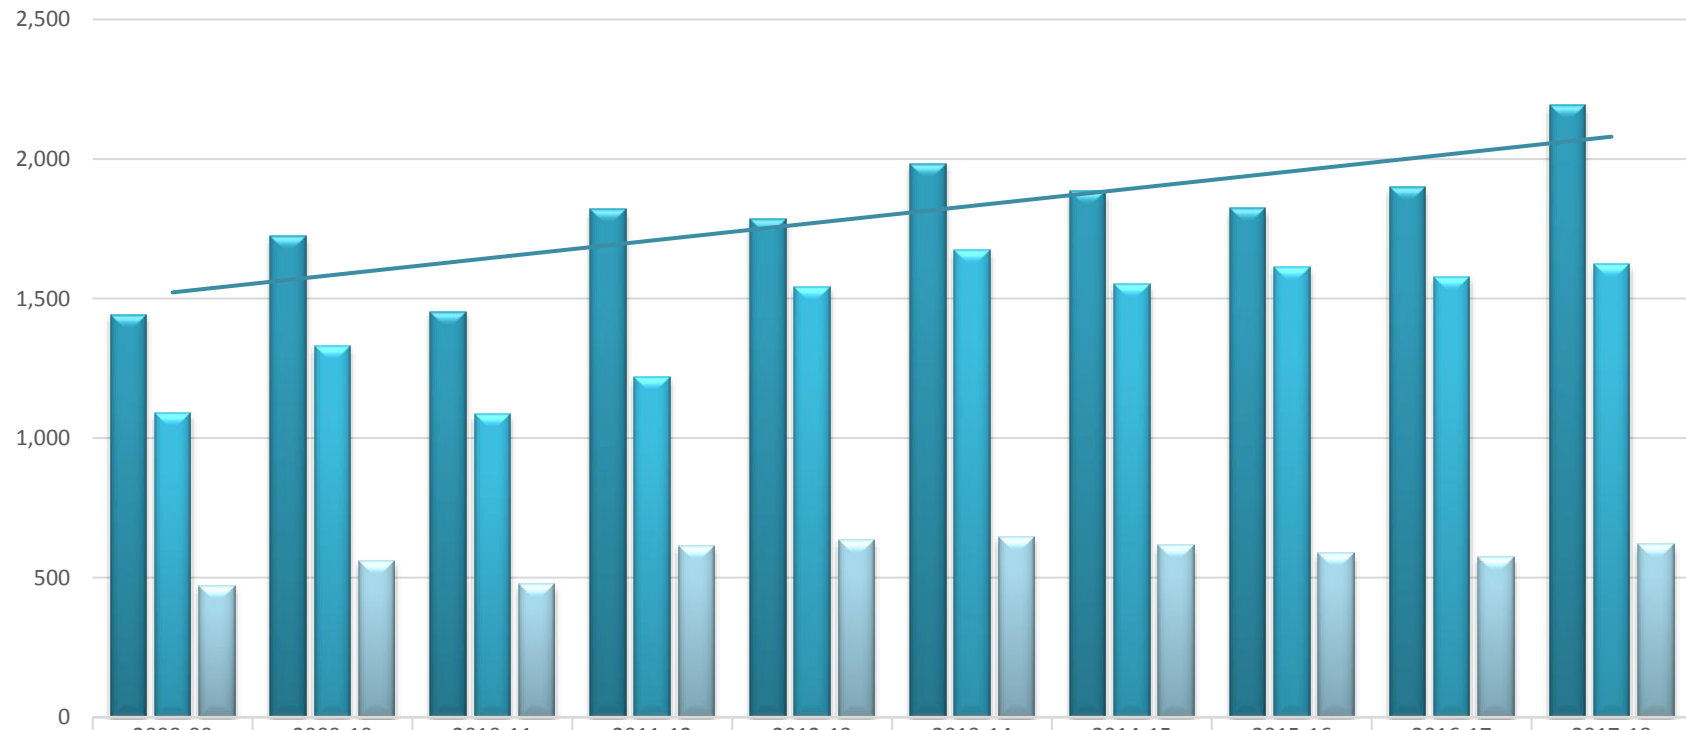

Domestic Violence Lodgements - by Region

	2008-09	2009-10	2010-11	2011-12	2012-13	2013-14	2014-15	2015-16	2016-17	2017-18
Darwin	1,442	1,725	1,453	1,820	1,785	1,984	1,885	1,825	1,900	2,192
Alice Springs	1,089	1,331	1,087	1,219	1,543	1,673	1,552	1,615	1,579	1,624
Katherine	471	562	477	615	637	645	616	587	573	620