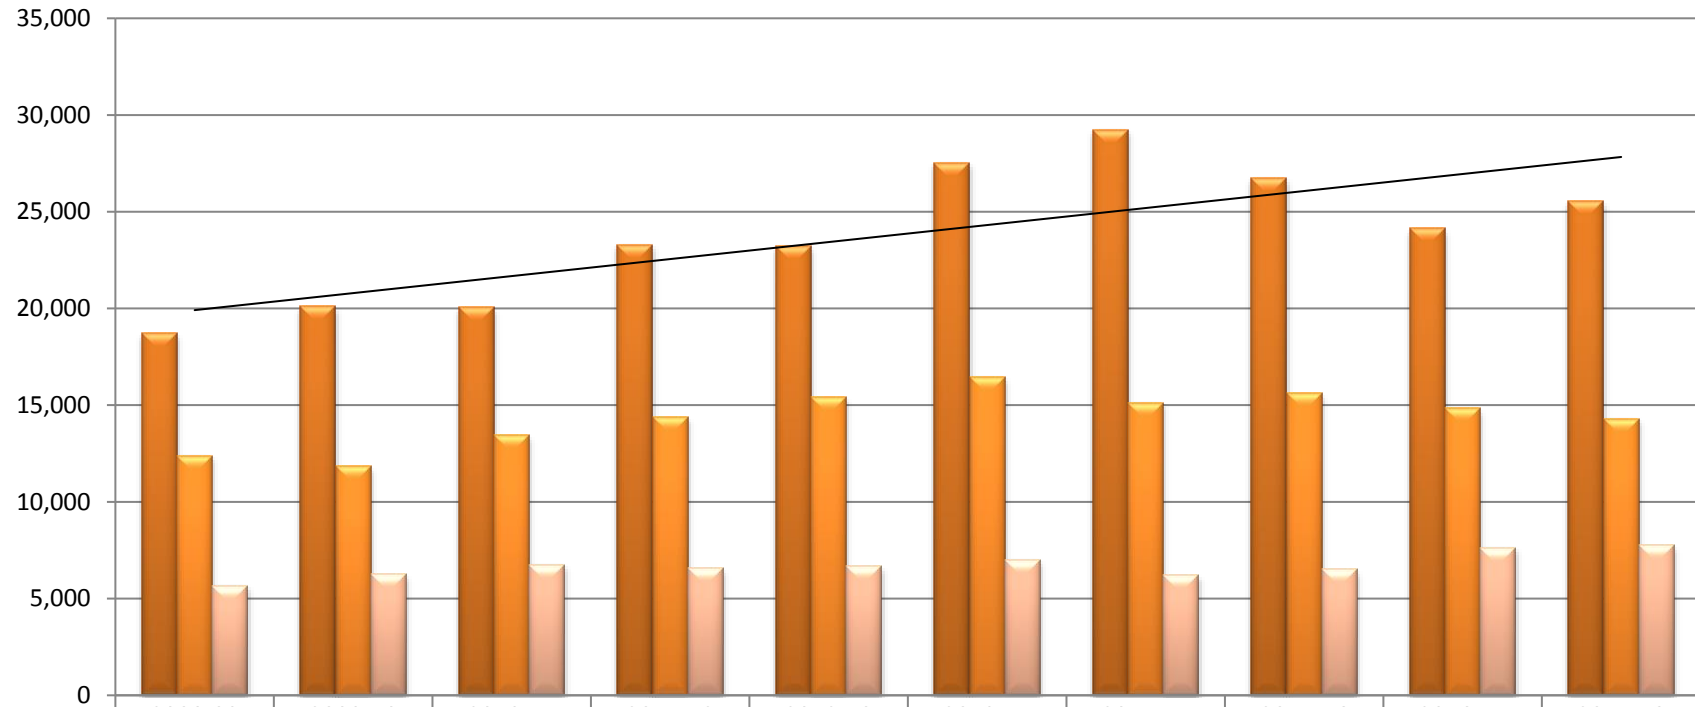

Local Court (Criminal) listings - at Main Venues

	2008-09	2009-10	2010-11	2011-12	2012-13	2013-14	2014-15	2015-16	2016-17	2017-18
Darwin	18,724	20,133	20,063	23,299	23,261	27,541	29,240	26,753	24,146	25,558
Alice Springs	12,384	11,841	13,442	14,395	15,430	16,467	15,140	15,610	14,845	14,304
Katherine	5,675	6,269	6,760	6,576	6,675	7,018	6,222	6,523	7,637	7,750