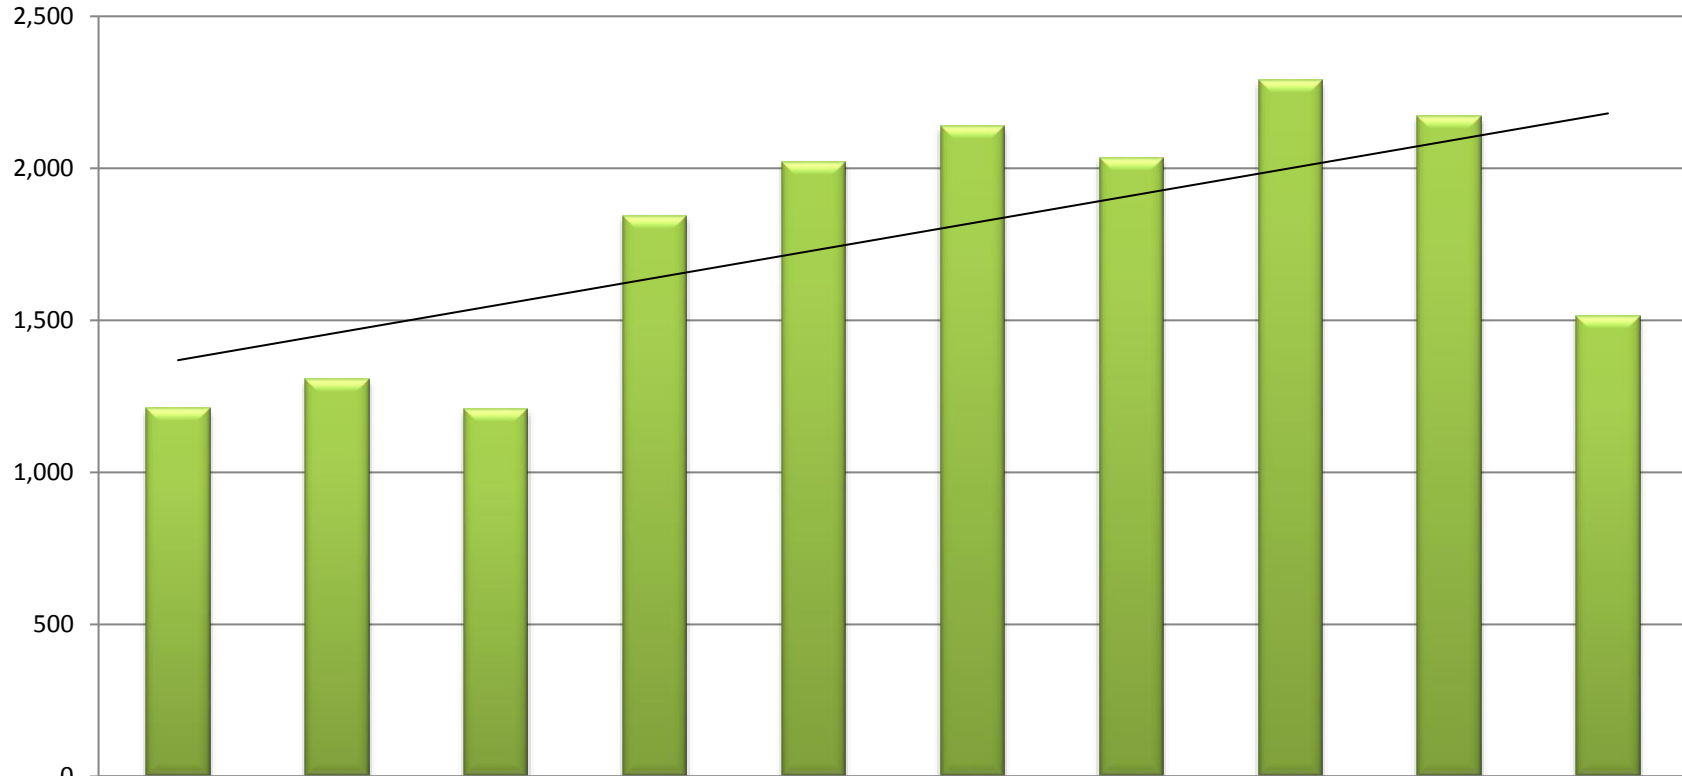

Youth Justice Court lodgements - all of NT

	2008-09	2009-10	2010-11	2011-12	2012-13	2013-14	2014-15	2015-16	2016-17	2017-18
Lodgements	1,212	1,307	1,210	1,844	2,022	2,140	2,035	2,290	2,172	1,516