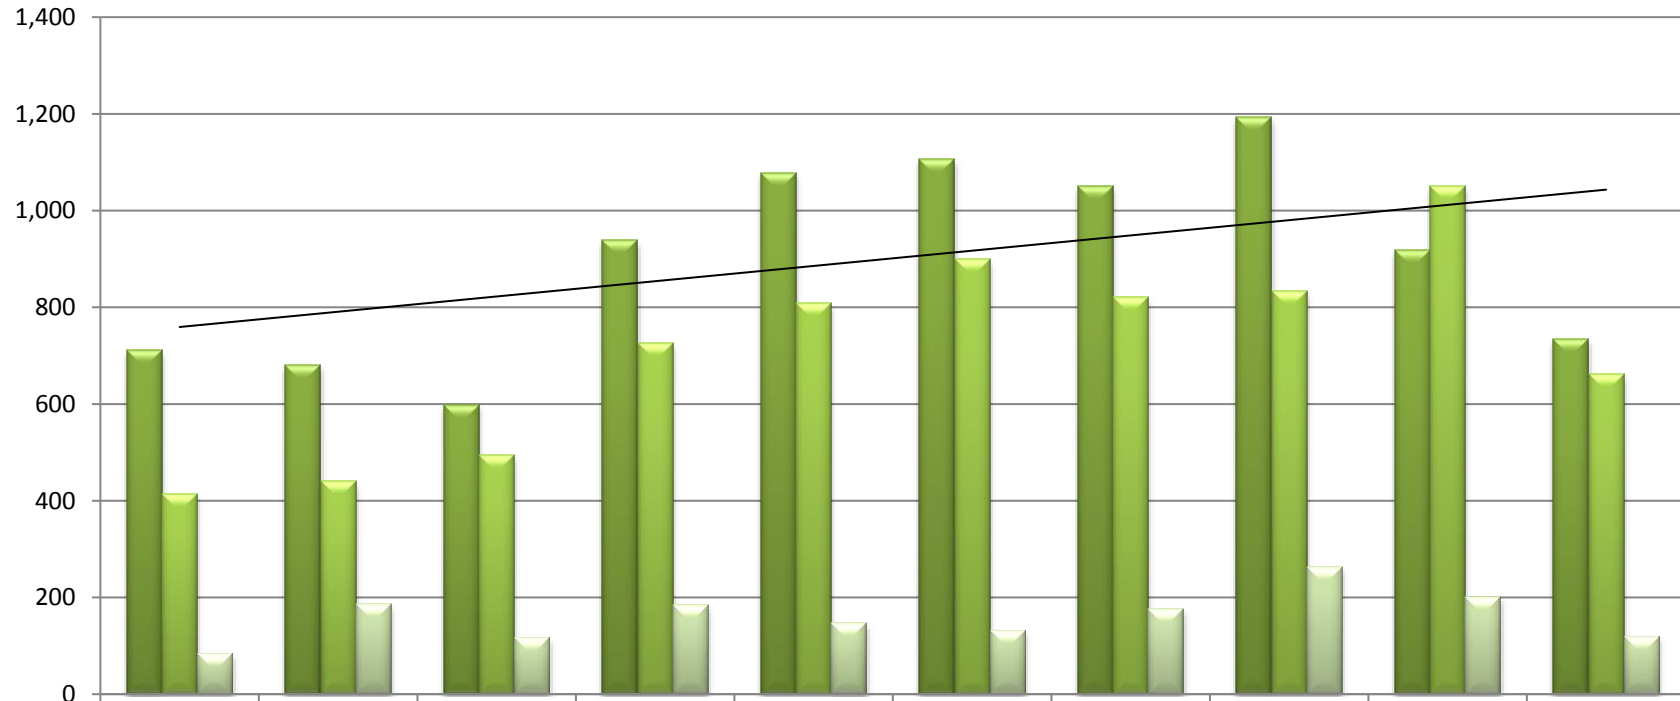

Youth Justice Court lodgements - by Region

	2008-09	2009-10	2010-11	2011-12	2012-13	2013-14	2014-15	2015-16	2016-17	2017-18
Darwin	712	680	599	939	1,078	1,107	1,052	1,194	918	734
Alice Springs	415	440	495	726	809	900	821	833	1,052	662
Katherine	85	187	118	184	147	133	177	263	202	120