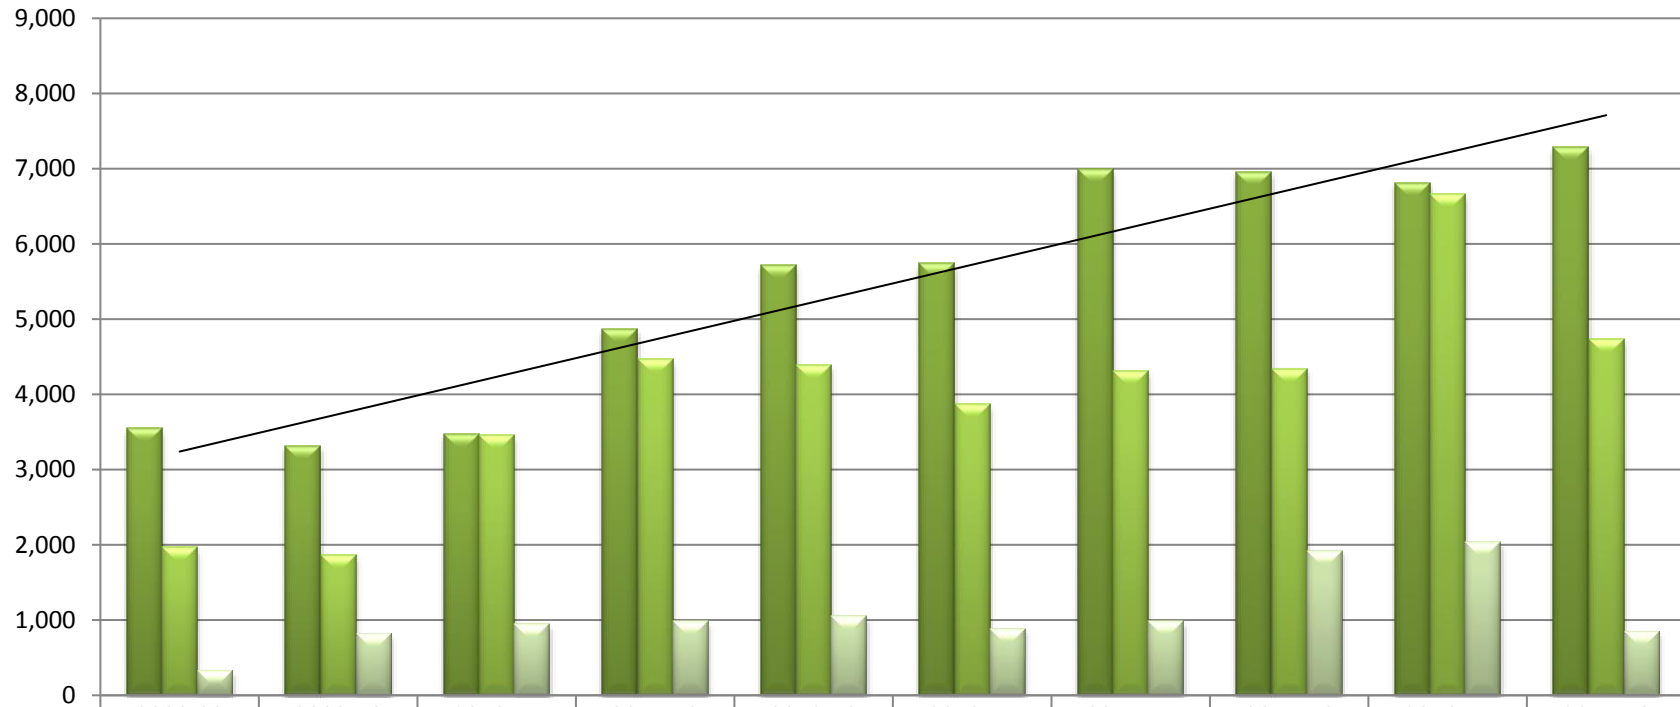

Youth Justice Court listings - at Main Venues

	2008-09	2009-10	2010-11	2011-12	2012-13	2013-14	2014-15	2015-16	2016-17	2017-18
Darwin	3,554	3,317	3,481	4,872	5,719	5,743	7,001	6,962	6,816	7,294
Alice Springs	1,979	1,873	3,461	4,466	4,387	3,873	4,317	4,342	6,659	4,736
Katherine	332	824	948	986	1,061	886	983	1,924	2,037	856