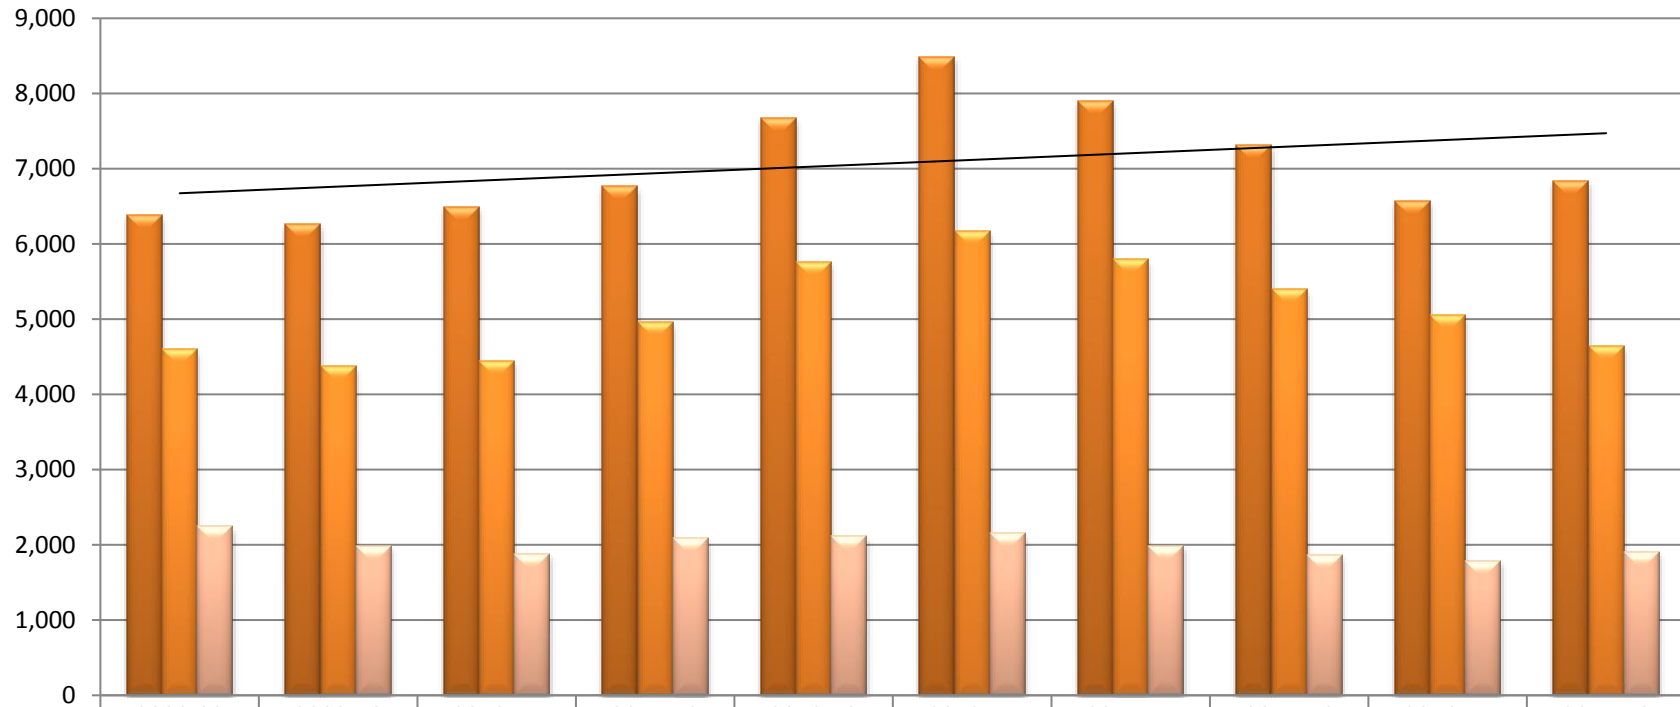

# LOCAL COURT & YOUTH COURT STATS

All 2017/18 figures are projected based on YTD data

## Local Court (Criminal) lodgements - by Region

	2008-09	2009-10	2010-11	2011-12	2012-13	2013-14	2014-15	2015-16	2016-17	2017-18
Darwin	6,385	6,273	6,494	6,769	7,669	8,493	7,905	7,324	6,578	6,842
Alice Springs	4,601	4,378	4,448	4,960	5,766	6,172	5,799	5,407	5,064	4,642
Katherine	2,247	1,991	1,882	2,091	2,120	2,159	1,991	1,869	1,791	1,912