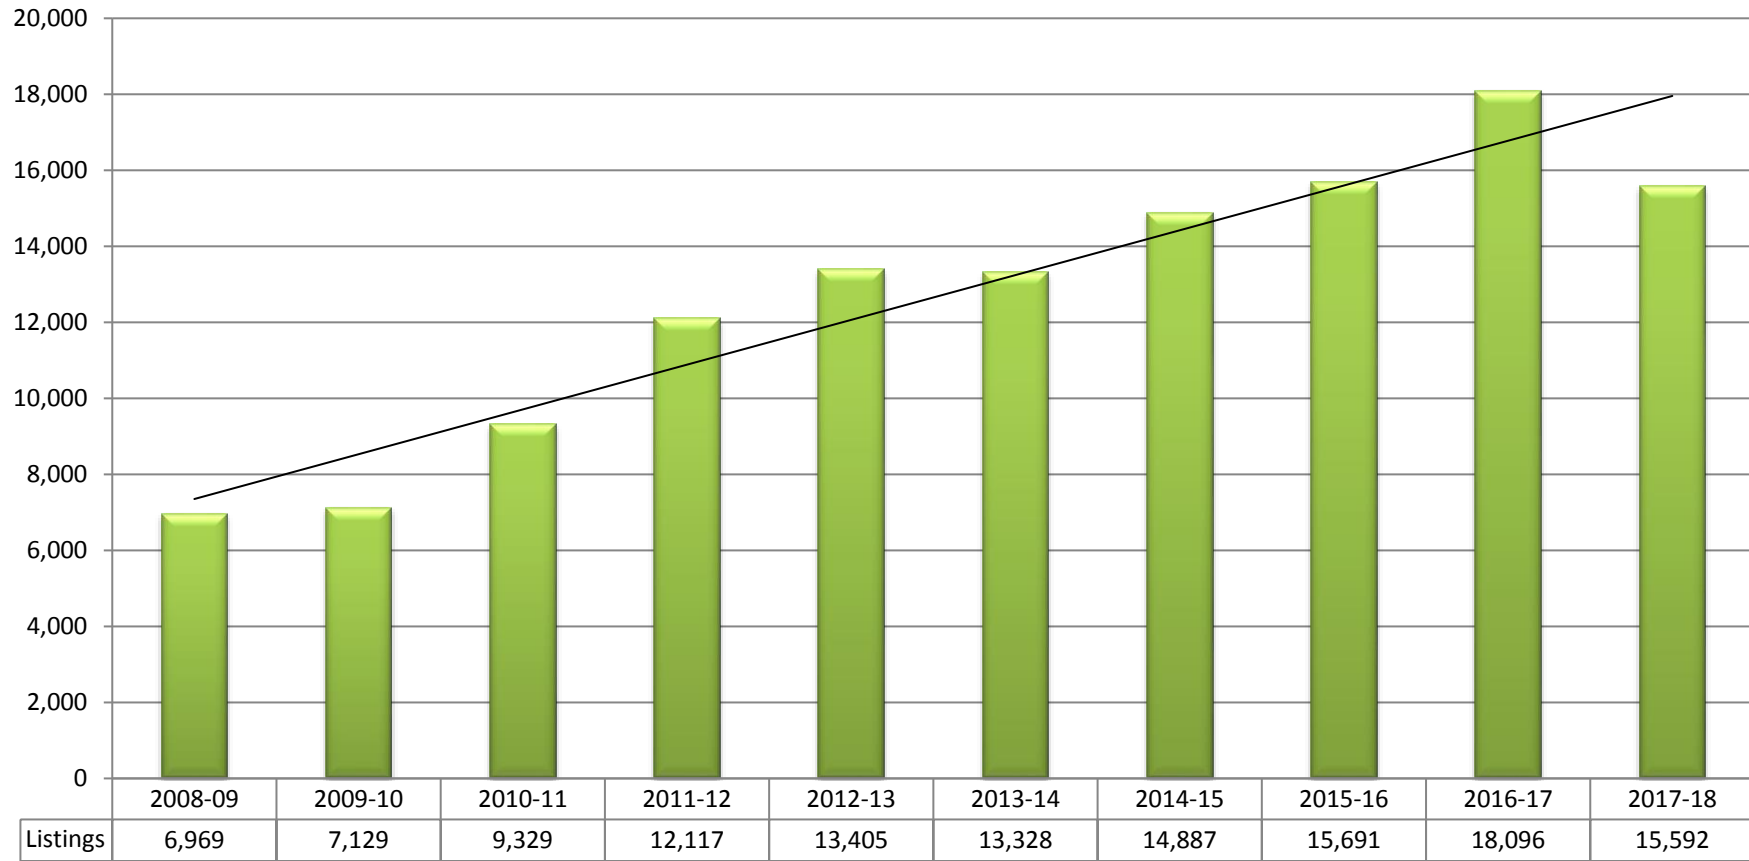

Youth Justice Court listings