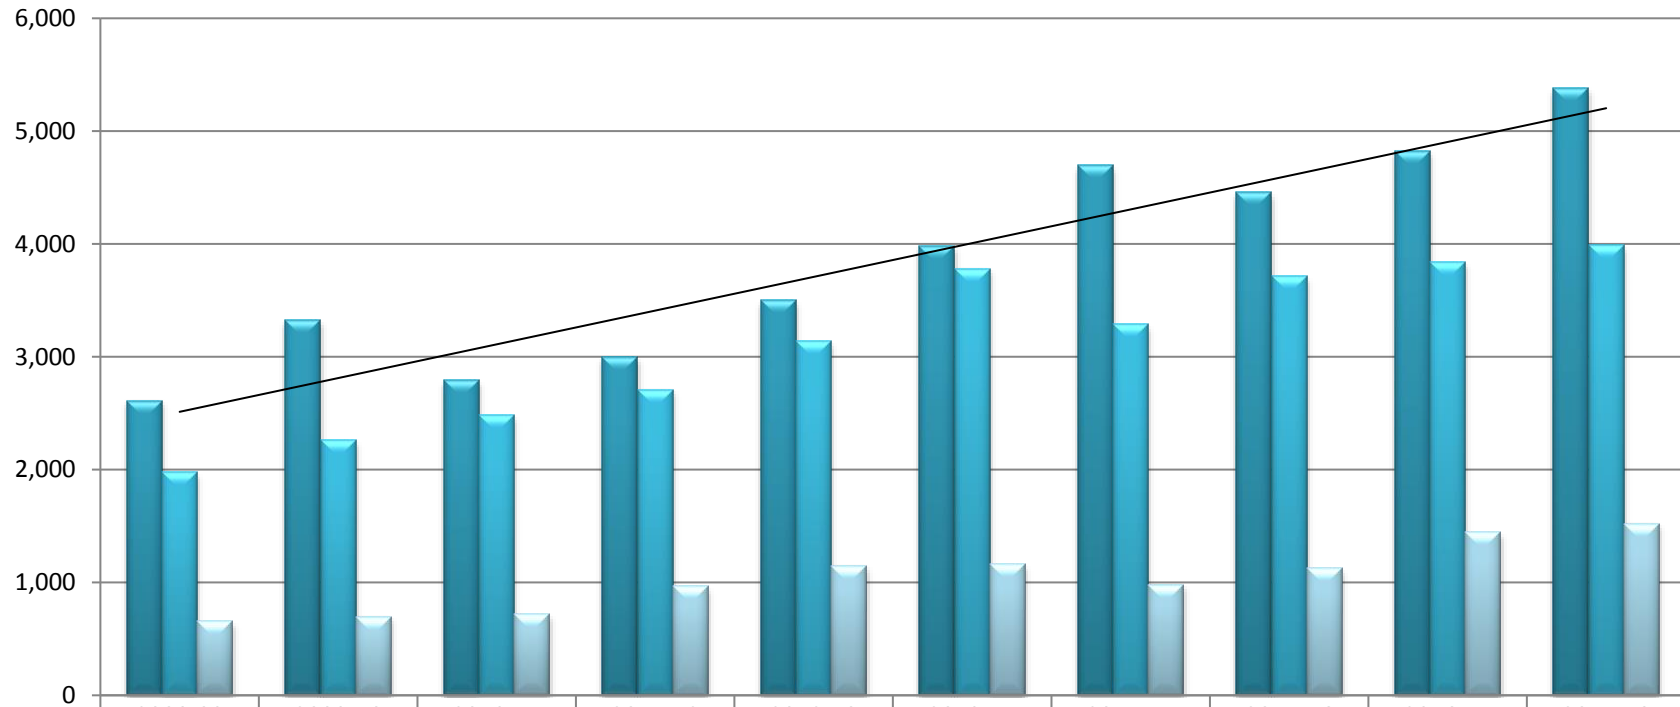

Domestic Violence listings - at Main Venues

	2008-09	2009-10	2010-11	2011-12	2012-13	2013-14	2014-15	2015-16	2016-17	2017-18
Darwin	2,611	3,327	2,795	2,997	3,501	3,983	4,697	4,460	4,827	5,380
Alice Springs	1,976	2,259	2,486	2,710	3,140	3,781	3,291	3,715	3,841	3,992
Katherine	657	698	720	969	1,149	1,163	980	1,129	1,447	1,522