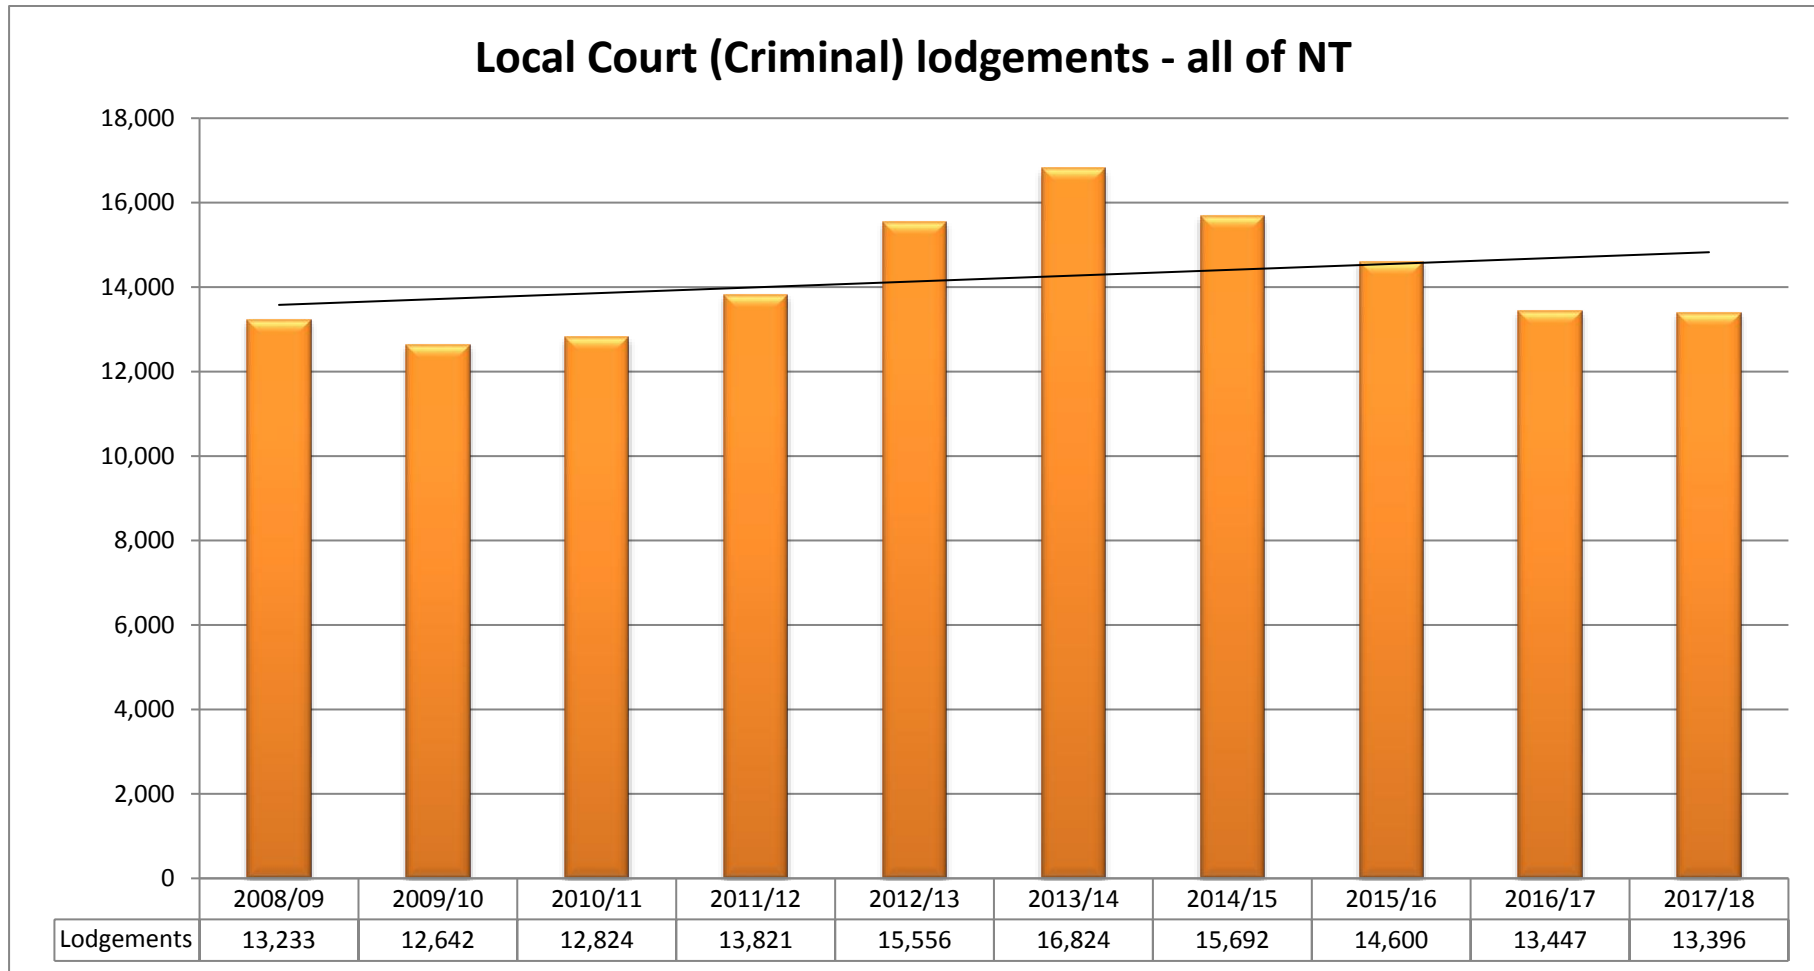

# LOCAL COURT & YOUTH COURT STATS

All 2017/18 figures are projected based on YTD data

## Local Court (Criminal) lodgements - by Region

	2008-09	2009-10	2010-11	2011-12	2012-13	2013-14	2014-15	2015-16	2016-17	2017-18
Darwin	6,385	6,273	6,494	6,769	7,669	8,493	7,905	7,324	6,578	6,842
Alice Springs	4,601	4,378	4,448	4,960	5,766	6,172	5,799	5,407	5,064	4,642
Katherine	2,247	1,991	1,882	2,091	2,120	2,159	1,991	1,869	1,791	1,912

# Domestic Violence listings

	2008-09	2009-10	2010-11	2011-12	2012-13	2013-14	2014-15	2015-16	2016-17	2017-18
Listings	6,814	8,402	7,616	8,864	10,529	12,156	12,394	12,453	13,331	14,306

## Domestic Violence listings - at Main Venues

	2008-09	2009-10	2010-11	2011-12	2012-13	2013-14	2014-15	2015-16	2016-17	2017-18
Darwin	2,611	3,327	2,795	2,997	3,501	3,983	4,697	4,460	4,827	5,380
Alice Springs	1,976	2,259	2,486	2,710	3,140	3,781	3,291	3,715	3,841	3,992
Katherine	657	698	720	969	1,149	1,163	980	1,129	1,447	1,522