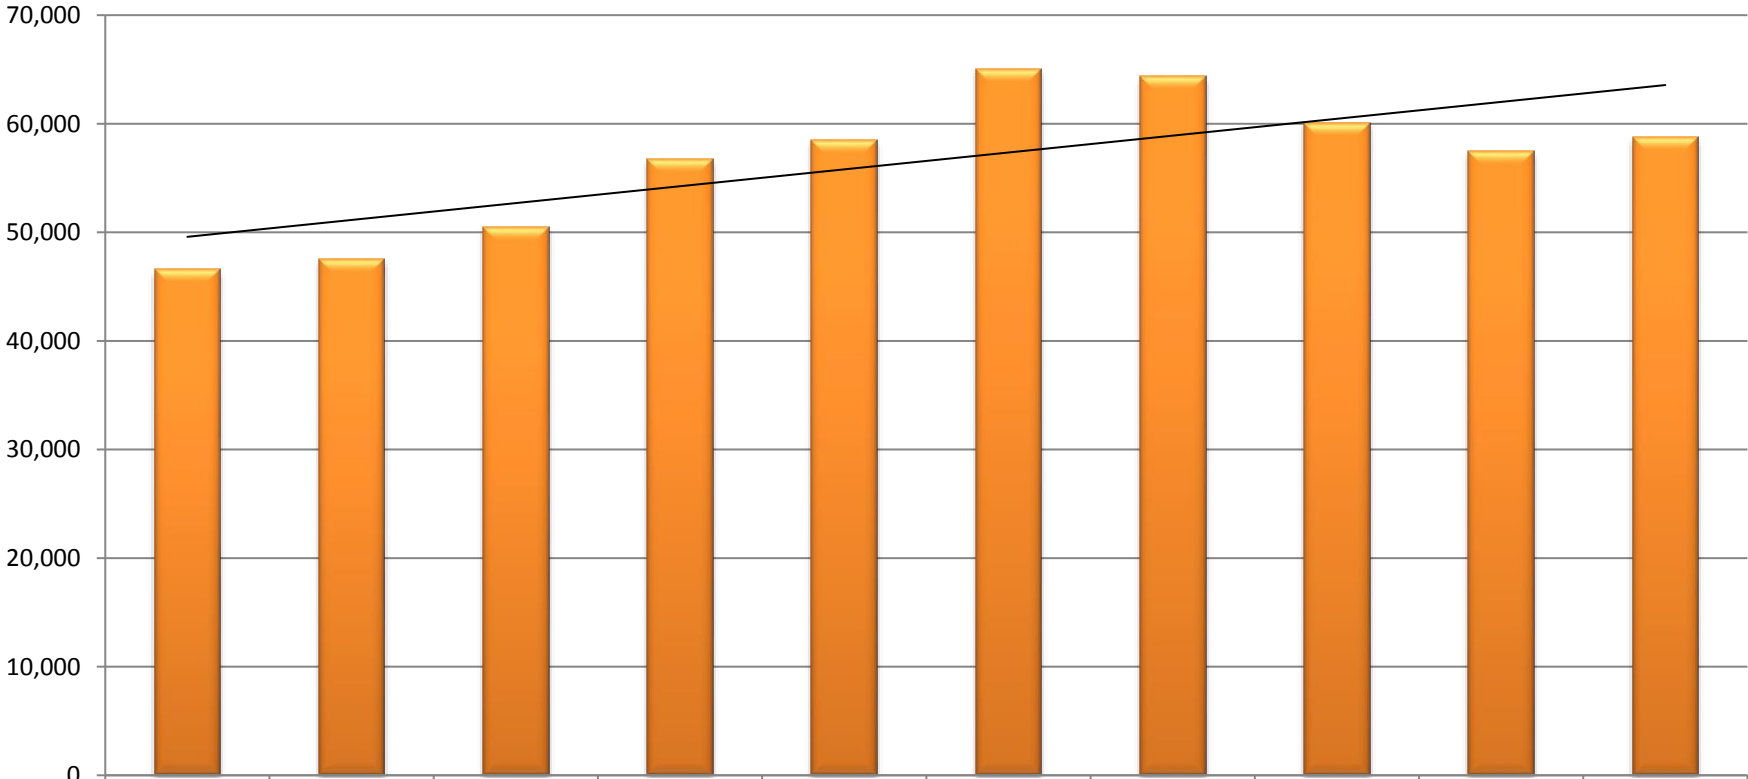

Local Court (Criminal) listings - all of NT

	2008-09	2009-10	2010-11	2011-12	2012-13	2013-14	2014-15	2015-16	2016-17	2017-18
Listings	46,627	47,519	50,535	56,737	58,519	65,085	64,391	60,120	57,463	58,756