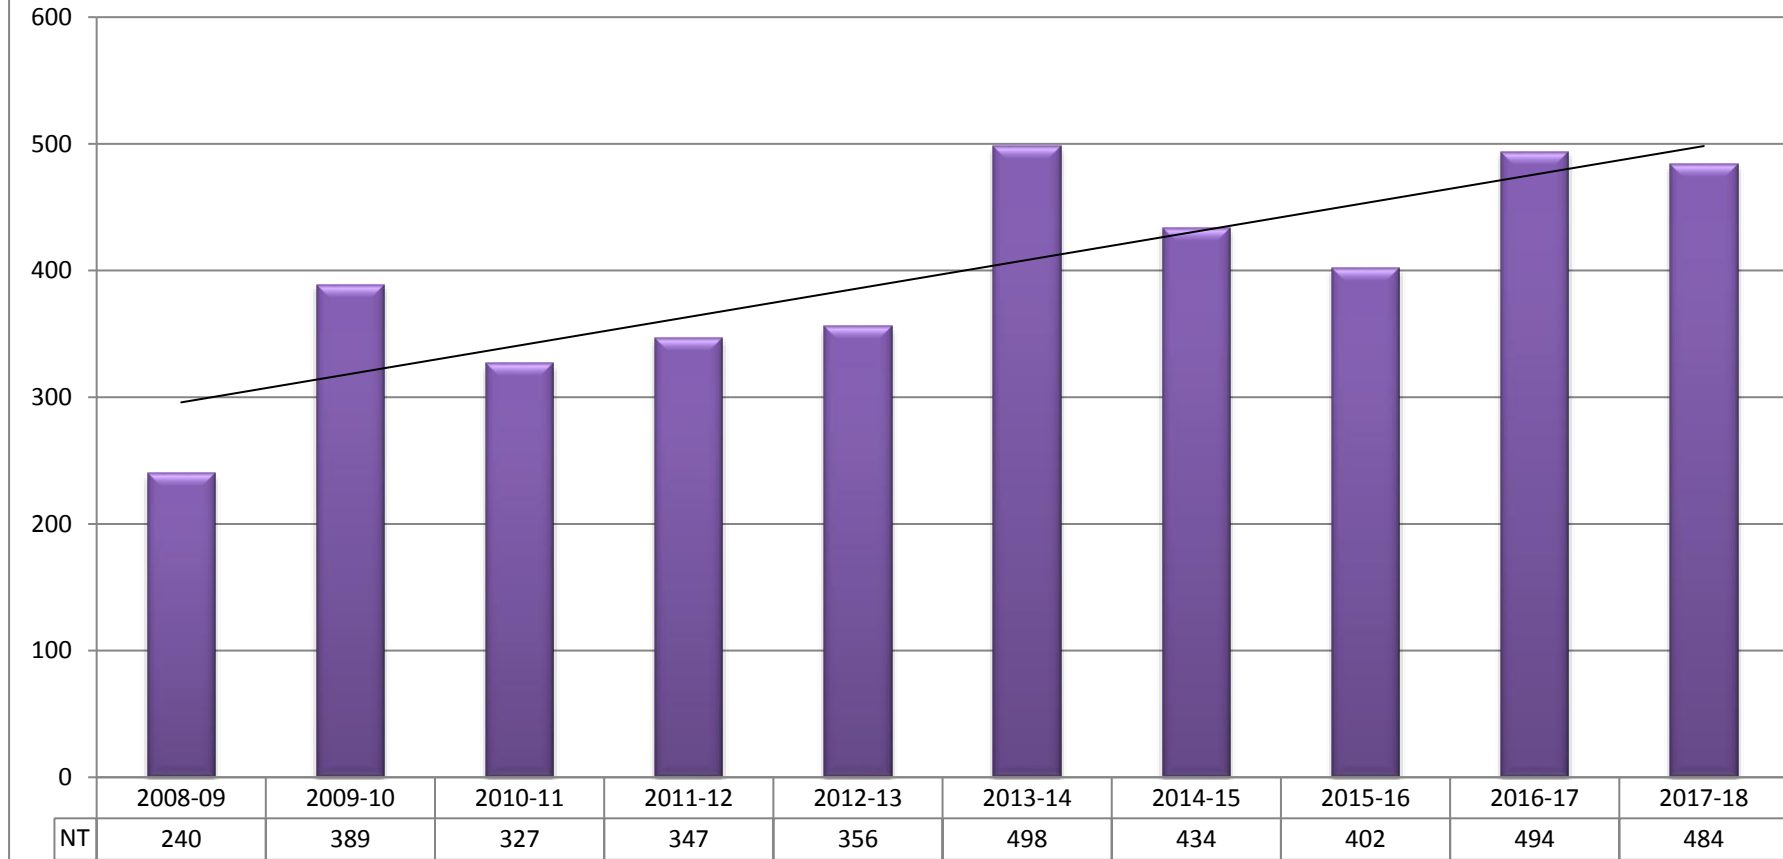

Care & Protection Matters - all of NT